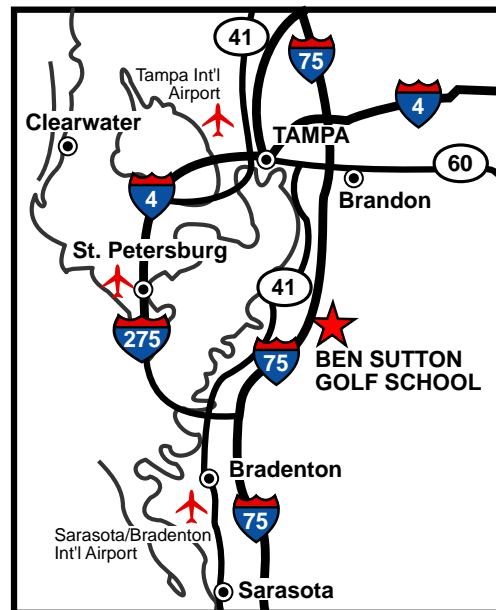

Maps & Directions

Ben Sutton Golf School & Sun City Center Inn

809 N. Pebble Beach Blvd.
Sun City Center, Florida 33573

Ben Sutton Golf School: (813) 634-3331

Sun City Center Inn: (800) 237-8200
(Ask for hotel desk.)

Please Drive Safely!

From Tampa Area
Take I-75 South to Sun City Center Blvd.
(SR 674) Exit 240A.
Head east on SR 674. (Sun City Center Blvd.)
Go to 5th traffic light. (Pebble Beach Blvd.)
Turn Left.
Sun City Center Inn is second building on the right.

From Sarasota Area
Take I-75 North to Sun City Center Blvd.
(SR 674) Exit 240.
Head East on SR 674. (Sun City Center Blvd.)
Go to 5th traffic light. (Pebble Beach Blvd.)
Turn Left.
Sun City Center Inn is second building on right.

From the Tampa Int'l Airport
Take 275 North to I-4 East to I-75 South.
Follow the directions from the Tampa area.

Before you leave, do you have your...

1. golf clubs?
2. golf shoes?
3. rain gear?
4. umbrella?
5. sunscreen?
6. Band-Aids?