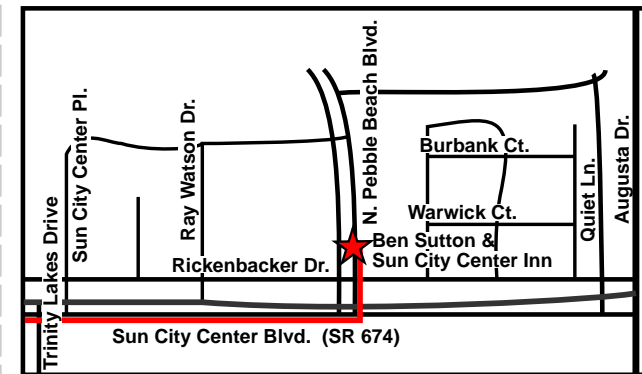

Maps & Directions

Ben Sutton Golf School & Sun City Center Inn

809 N. Pebble Beach Blvd.
Sun City Center, Florida 33573

Ben Sutton Golf School: (813) 634-3331

Sun City Center Inn: (800) 237-8200
(Ask for hotel desk.)

Please Drive Safely!

From Tampa Area
Take I-75 South to Sun City Center Blvd.
(SR 674) Exit 240A.
Head east on SR 674. (Sun City Center Blvd.)
Go to 5th traffic light. (Pebble Beach Blvd.)
Turn Left.
Sun City Center Inn is second building on the right.

From Sarasota Area
Take I-75 North to Sun City Center Blvd.
(SR 674) Exit 240.
Head East on SR 674. (Sun City Center Blvd.)
Go to 5th traffic light. (Pebble Beach Blvd.)
Turn Left.
Sun City Center Inn is second building on right.

From the Tampa Int'l Airport
Take 275 North to I-4 East to I-75 South.
Follow the directions from the Tampa area.

Before you leave, do you have your...

1. golf clubs?
2. golf shoes?
3. rain gear?
4. umbrella?
5. sunscreen?
6. Band-Aids?